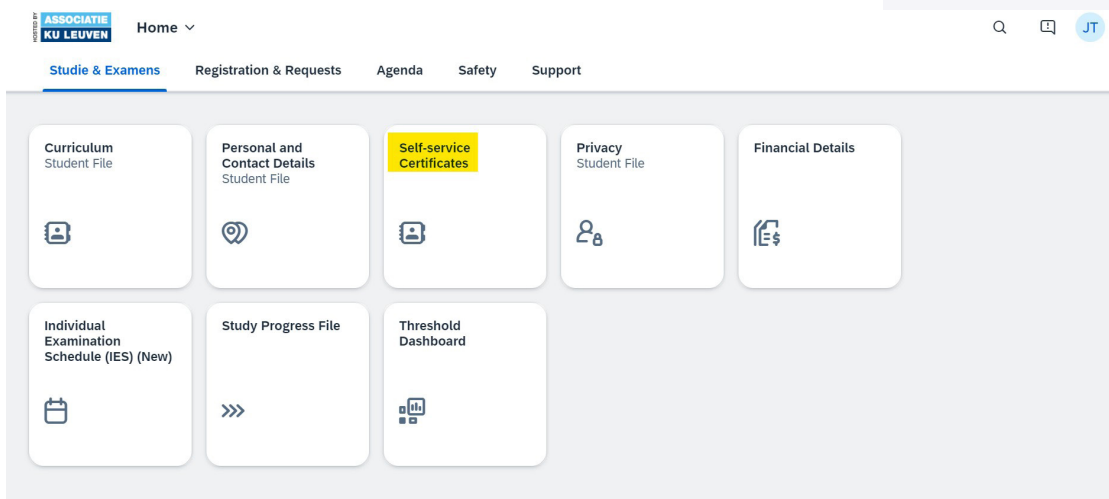

Received a status and accommodations

Now what?

Where can I find my LUCA certificate of status and accommodations?

SHEET 5 / part 1

A LUCA certificate of status and accommodations will be automatically sent to your mailbox as soon as your application is approved by the special needs assessor in KU Loket.

Step 1: Re-downloading your certificate for your accommodations and status? You can find the certificate on KU Loket. Click on 'Studie & Examens' and then 'Self-Service Attesten'