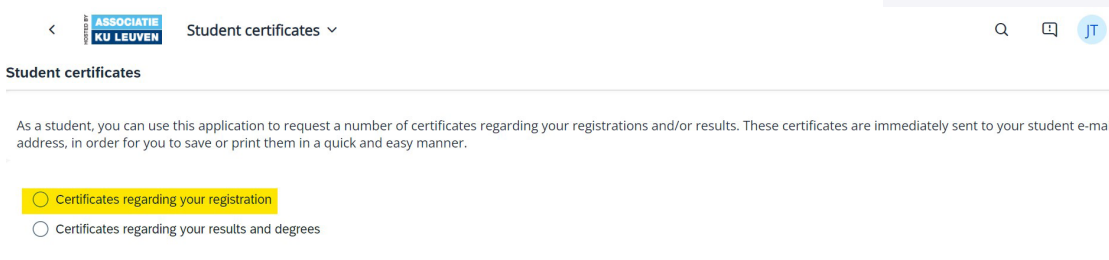

# Now what?

Where can I find my LUCA certificate of status and accommodations?

SHEET 5 / part 1

A LUCA certificate of status and accommodations will be automatically sent to your mailbox as soon as your application is approved by the special needs assessor in KU Loket.

**Step 1: Re-downloading your certificate for your accommodations and status?** You can find the certificate on KU Loket. Click on 'Studie & Examens' and then 'Self-Service Attesten'

**Step 2:** In the application click on “Certificates regarding your registration”.